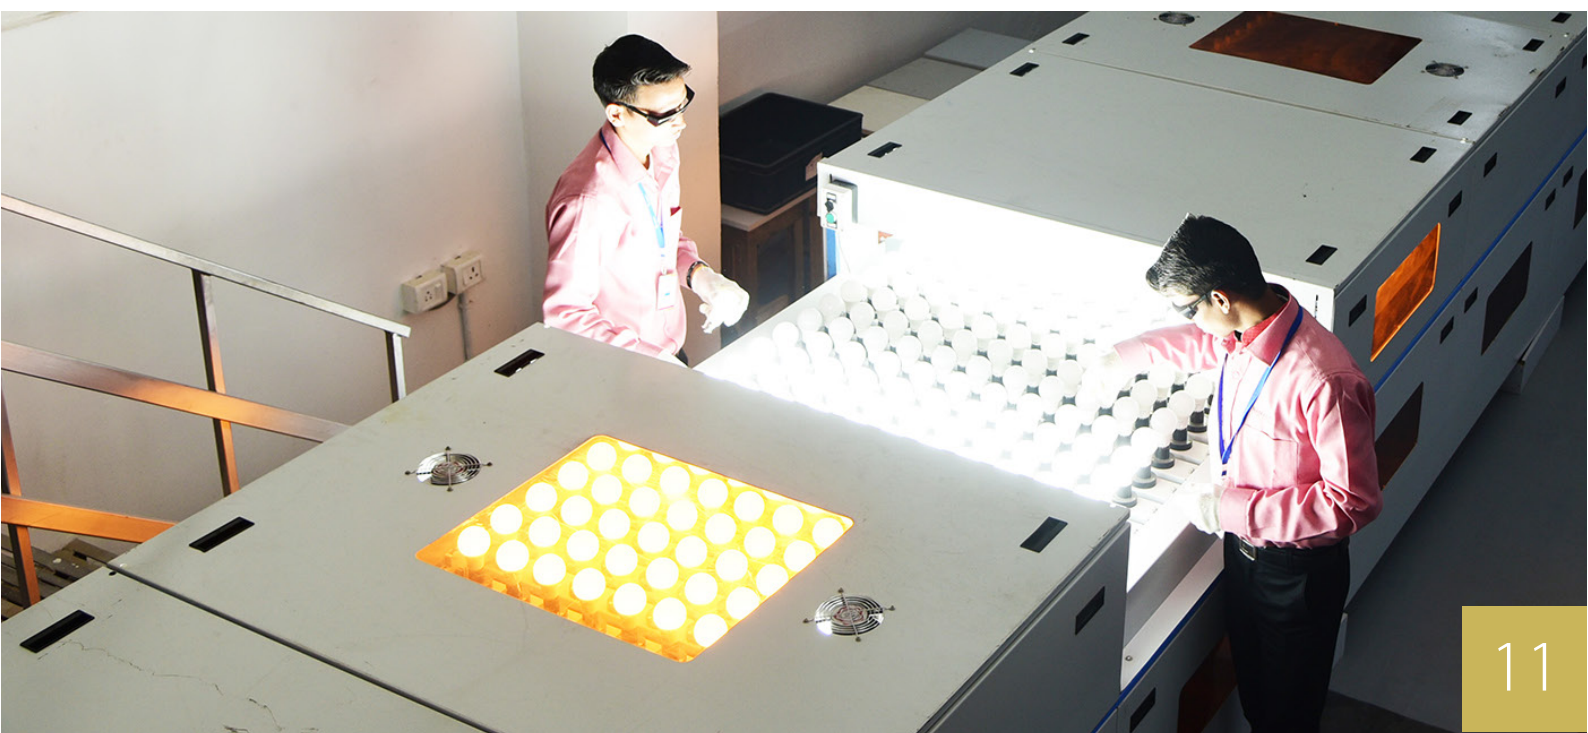

NAMASTE

— LED LIGHTS —

State Of the Art LED Manufacturing Plant in the heart of Lucknow

LED LIGHTING TECHNOLOGY

that's beyond extraordinary

MADE IN UP

www.namasteled.com

STATE OF THE ART AUTOMATED SMT AREA

MANUAL INSERTION & WAVE SOLDERING AREA

ASSEMBLY & PACKAGING AREA

MADE IN UP

www.namasteled.com